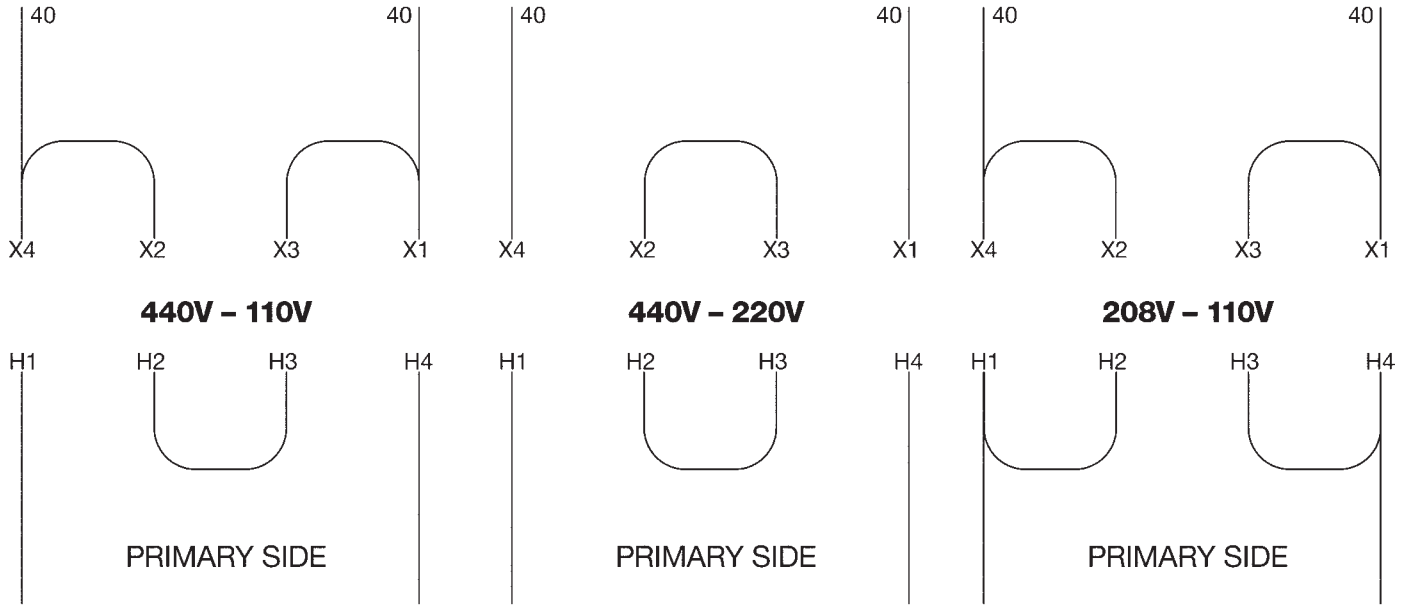

## WIRING INSTRUCTIONS FOR TRANSFORMER

\* WHITE - X  
BLACK - H1

**440V - 110V**

PRIMARY SIDE

(213K2)  
TRANSFORMER  
PART #008410

**440V - 220V**

PRIMARY SIDE

(213K2)  
TRANSFORMER  
PART #004374

**208V - 110V**

PRIMARY SIDE

(213K2)  
TRANSFORMER  
PART #004374