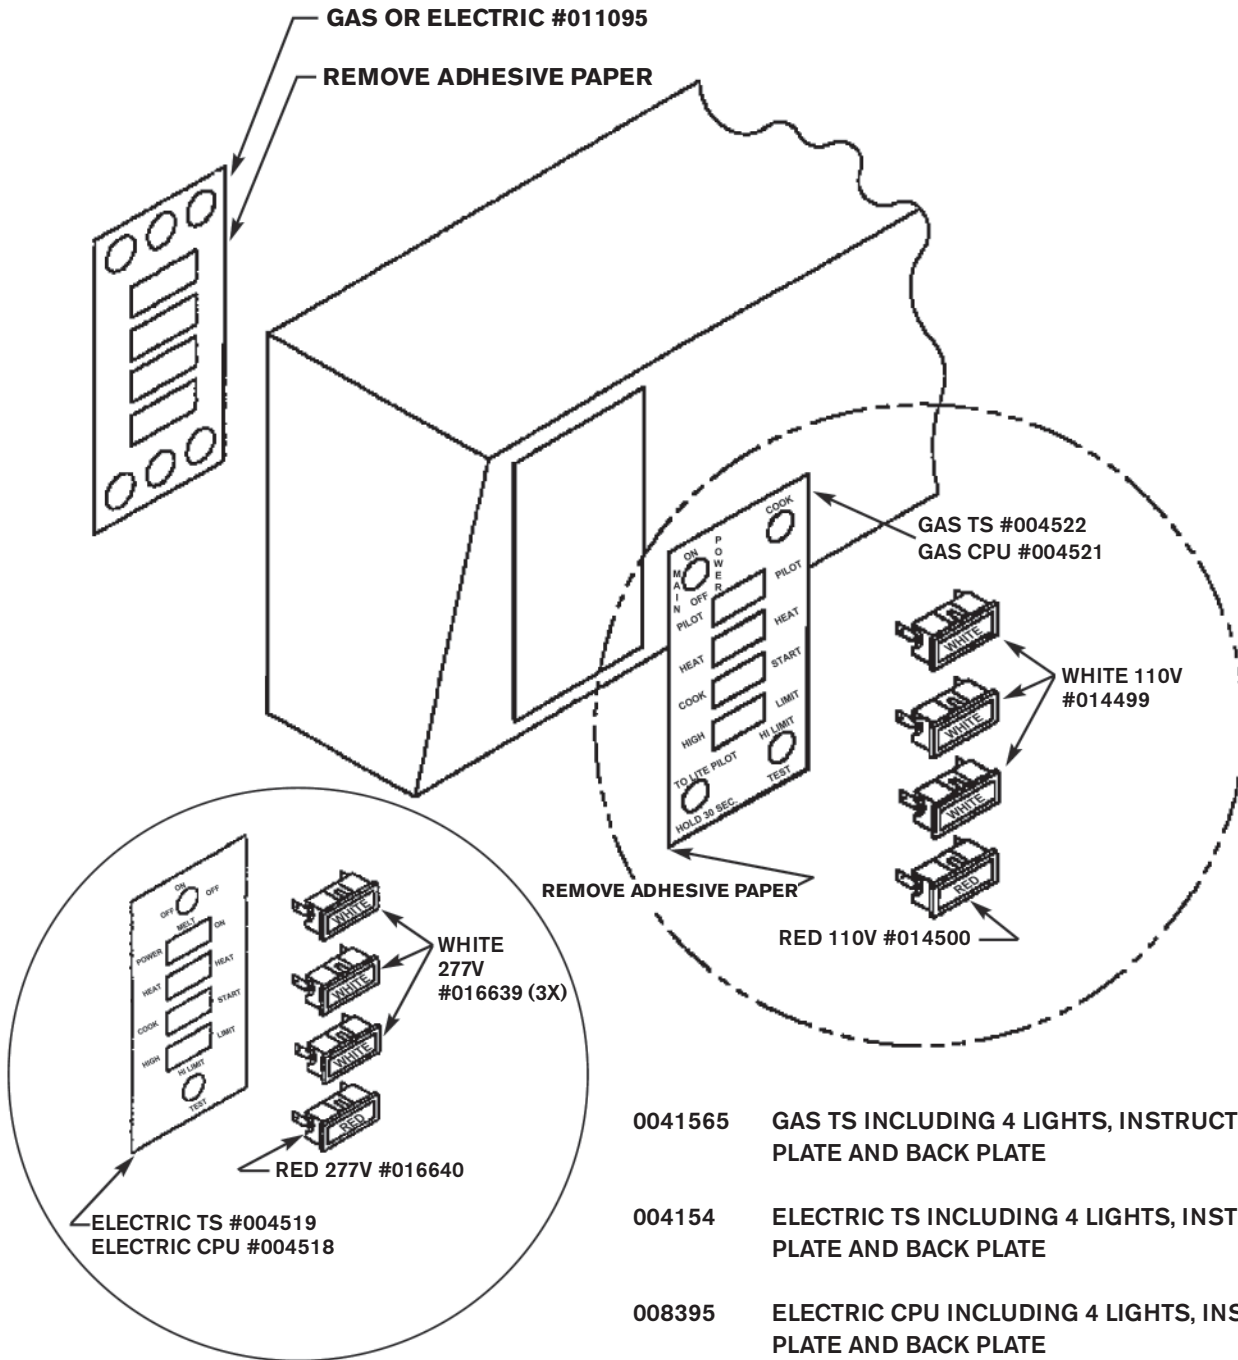

SERVICE INSTRUCTIONS

1-800-KEATING • keatingofchicago.com

REPLACEMENT OF NEW STYLE LIGHT FOR MODEL TS FRYERS (PRE 2000 SERIES)

- 0041565 GAS TS INCLUDING 4 LIGHTS, INSTRUCTION PLATE AND BACK PLATE
- 004154 ELECTRIC TS INCLUDING 4 LIGHTS, INSTRUCTION PLATE AND BACK PLATE
- 008395 ELECTRIC CPU INCLUDING 4 LIGHTS, INSTRUCTION PLATE AND BACK PLATE
- 008397 GAS CPU INCLUDING 4 LIGHTS, INSTRUCTION PLATE AND BACK PLATE