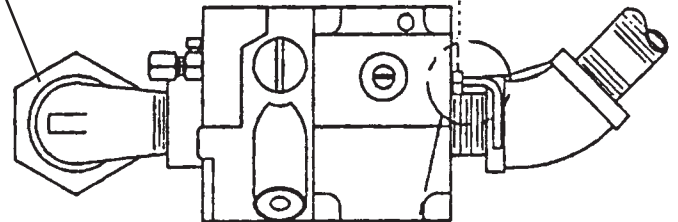

SERVICE INSTRUCTIONS

1-800-KEATING • keatingofchicago.com

REPLACEMENT OF VENT LINE ASSEMBLY PART #020668

VENT LINE ASSEMBLY

VERTICALLY MOUNTED

GAS INLET

VENT LINE ASSEMBLY

HORIZONTALLY MOUNTED

GAS INLET

USE PORT
MARKED
(VENT)
ON GAS VALVE