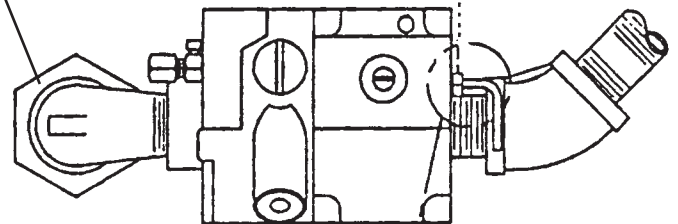

SERVICE INSTRUCTIONS

1-800-KEATING • keatingofchicago.com

REPLACEMENT OF VENT LINE ASSEMBLY PART #020668

VENT LINE ASSEMBLY

VERTICALLY MOUNTED

GAS INLET

VENT LINE ASSEMBLY

HORIZONTALLY MOUNTED

GAS INLET

USE PORT
MARKED
(VENT)
ON GAS VALVE