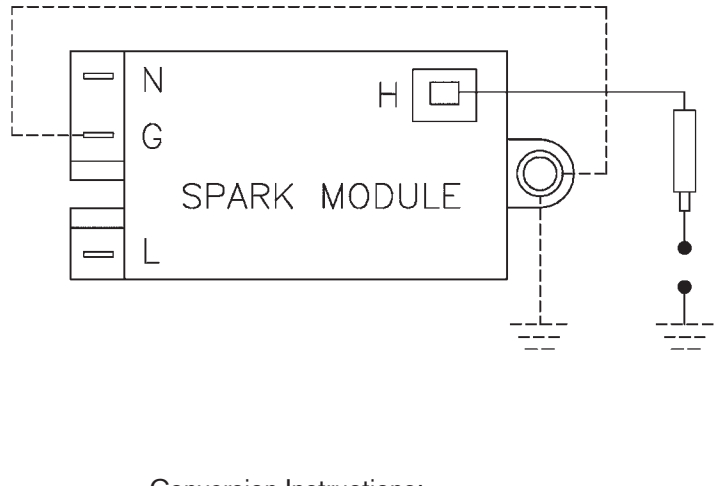

SERVICE INSTRUCTIONS

1-800-KEATING • keatingofchicago.com

SPARK IGNITION MODULE 028620 - for replacing original part #004316 gas fryer conversion

Conversion Instructions:

- 1 Connect to 2
- 2 Connect to 1
- 3 Blank
- 4 Connect Spark Electrode Wire
- 5 Equals "N"
- 6 Equals "L"
- 7 Connect to 9
- 8 Blank
- 9 Connect to 7
- 10 Blank
- 11 Blank
- 12 Connect to Ground

Conversion Instructions:

- N Equals "5"
- G Connect to Ground
- L Equals "6"
- H Connect Spark Electrode Wire