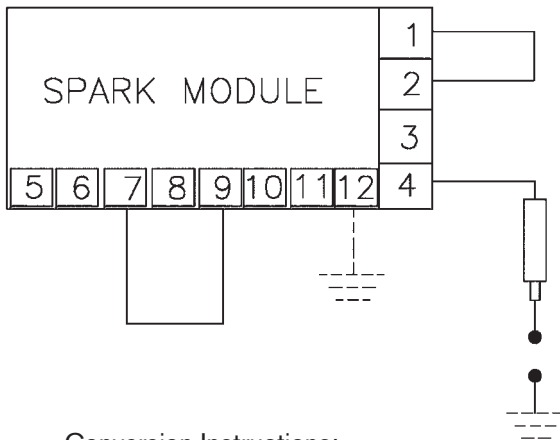

SERVICE INSTRUCTIONS

1-800-KEATING • keatingofchicago.com

SPARK IGNITION MODULE 028620 - for replacing original part #004316 gas fryer conversion

Conversion Instructions:

- 1 Connect to 2
- 2 Connect to 1
- 3 Blank
- 4 Connect Spark Electrode Wire
- 5 Equals "N"
- 6 Equals "L"
- 7 Connect to 9
- 8 Blank
- 9 Connect to 7
- 10 Blank
- 11 Blank
- 12 Connect to Ground

Conversion Instructions:

- N Equals "5"
- G Connect to Ground
- L Equals "6"
- H Connect Spark Electrode Wire